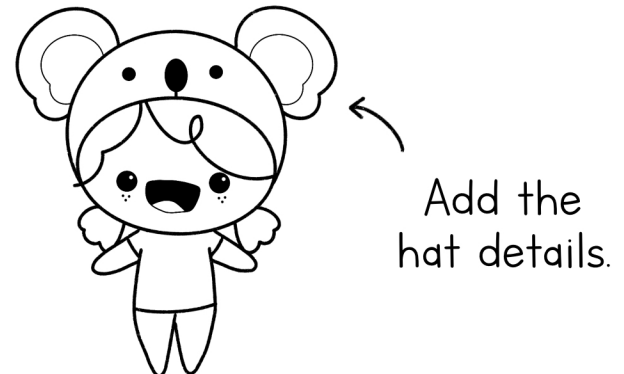

How to draw Koala Girl

Draw an oval.

Add an arc on top.

Add the ears.

Add two arcs below for the body.

Round out the legs.

Add two big "U"s for the arms. Add lines for the shirt.

Add the hair.

Add the face details.

Add the hat details.

Add a triangle to the shirt.