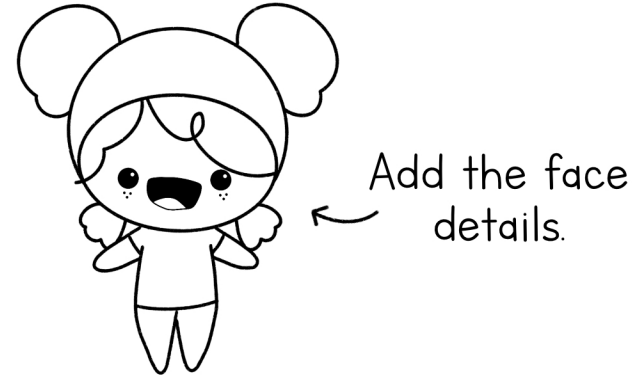

How to draw Koala Girl

Draw an oval.

Add an arc on top.

Add the ears.

Add two arcs below for the body.

Round out the legs.

Add two big "U"s for the arms. Add lines for the shirt.

Add the hair.

Add the face details.

Add the hat details.

Add a triangle to the shirt.