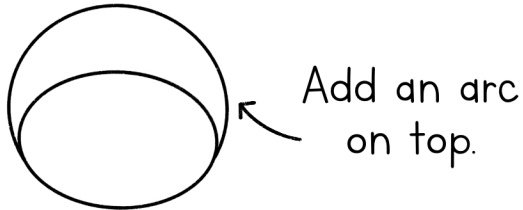

How to draw Koala Girl

Draw an oval.

Add an arc on top.

Add the ears.

Add two arcs below for the body.

Round out the legs.

Add two big "U"s for the arms. Add lines for the shirt.

Add the hair.

Add the face details.

Add the hat details.

Add a triangle to the shirt.