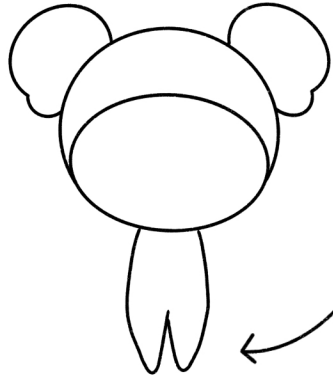

How to draw Koala Girl

Draw an oval.

Add an arc on top.

Add the ears.

Add two arcs below for the body.

Round out the legs.

Add two big "U"s for the arms. Add lines for the shirt.

Add the hair.

Add the face details.

Add the hat details.

Add a triangle to the shirt.