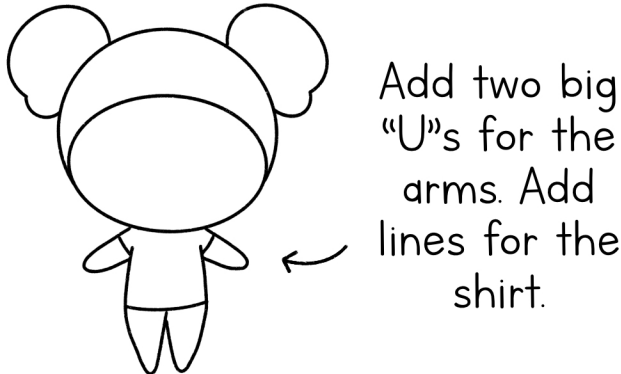

How to draw Koala Girl

Draw an oval.

Add an arc on top.

Add the ears.

Add two arcs below for the body.

Round out the legs.

Add two big "U"s for the arms. Add lines for the shirt.

Add the hair.

Add the face details.

Add the hat details.

Add a triangle to the shirt.