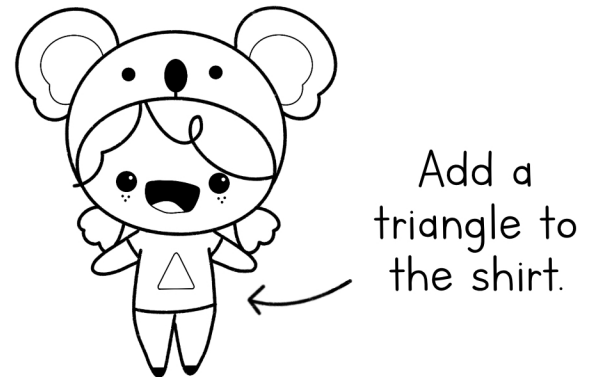

How to draw Koala Girl

Draw an oval.

Add an arc on top.

Add the ears.

Add two arcs below for the body.

Round out the legs.

Add two big "U"s for the arms. Add lines for the shirt.

Add the hair.

Add the face details.

Add the hat details.

Add a triangle to the shirt.