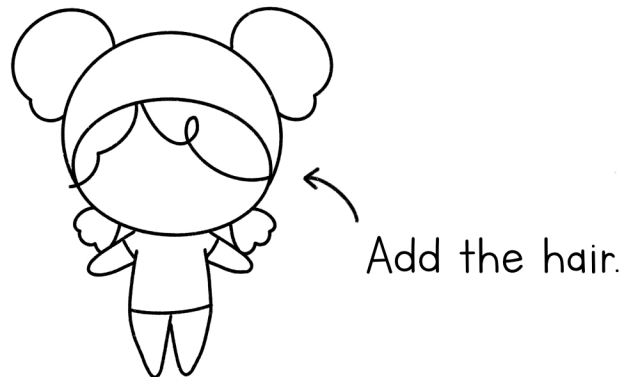

How to draw Koala Girl

Draw an oval.

Add an arc on top.

Add the ears.

Add two arcs below for the body.

Round out the legs.

Add two big "U"s for the arms. Add lines for the shirt.

Add the hair.

Add the face details.

Add the hat details.

Add a triangle to the shirt.